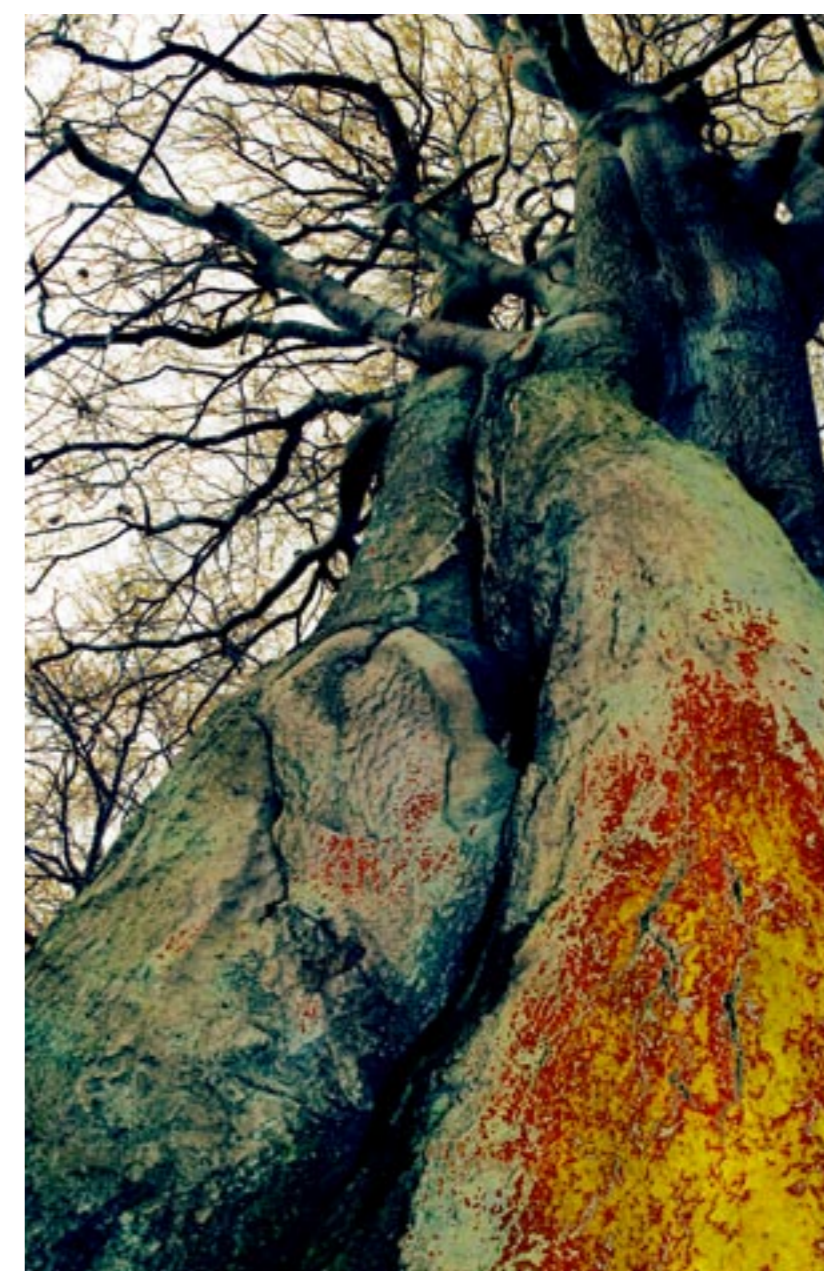

Beech at Theydon

(*Fagus sylvatica*) Tree Warden Jane Turner

“Situating on the forest walk, just off the ride that goes up from The Plain at Theydon, this is a fine specimen with a large round root bole at the base.”

“This Beech is in an area of the forest where many trees were blown down in the great storm of 1987 and is one of the lucky survivors.”

Jane Turner,
local tree warden